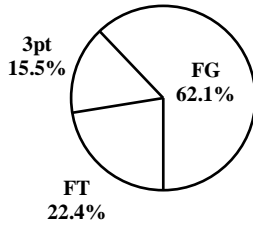

AHSAA State Basketball Championships - TEAM SHOT CHART for the Wilcox-Central Jaguars

Athens Golden Eagles vs. Wilcox-Central Jaguars

DATE: 03/4/2004 TIME: 10:30 am SITE: BJCC Arena

Shot Summary	M/A	%	PTS
3Pt FG	3/17	17.6%	9
2Pt FG	18/46	39.1%	36
Layups - L	0/0	0.0%	0
Layups - R	0/0	0.0%	0
Dunks	1/1	100.0%	2
Putbacks	3/4	75.0%	6
Overall Shooting	21/63	33.3%	45
Free Throws	13/19	68.4%	13
Total Points			58

Scoring Distribution

Scoring Locations

By Period	FG	FGA	FG%	3Pt	3PA	3P%	FT	FTA	FT%	PTS	ORB	DRB	TR	PF	AST	TO	BS	ST	P/S
1st Period	1	11	9.09	1	2	50.0	2	4	50.0	5	3	8	11	1	0	5	0	1	0.38
2nd Period	7	15	46.7	1	2	50.0	6	7	85.7	21	4	4	8	6	2	2	3	3	1.17
3rd Period	9	18	50.0	1	5	20.0	0	1	0.00	19	4	2	6	3	1	1	1	2	1.06
4th Period	4	19	21.1	0	8	0.00	5	7	71.4	13	9	2	11	9	2	2	1	2	0.59
Game	21	63	33.3	3	17	17.6	13	19	68.4	58	20	16	36	19	5	10	5	8	0.81

Scoring Breakdown

Scoring Range