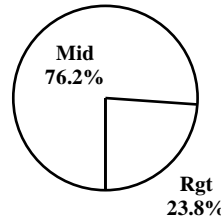

AHSAA State Basketball Championships - TEAM SHOT CHART for the Wilcox-Central Jaguars

Athens Golden Eagles vs. Wilcox-Central Jaguars

DATE: 03/4/2004 TIME: 10:30 am SITE: BJCC Arena

Shot Summary	M/A	%	PTS
3Pt FG	3/17	17.6%	9
2Pt FG	18/46	39.1%	36
Layups - L	0/0	0.0%	0
Layups - R	0/0	0.0%	0
Dunks	1/1	100.0%	2
Putbacks	3/4	75.0%	6
Overall Shooting	21/63	33.3%	45
Free Throws	13/19	68.4%	13
Total Points			58

Scoring Distribution

Scoring Locations

By Period	FG	FGA	FG%	3Pt	3PA	3P%	FT	FTA	FT%	PTS	ORB	DRB	TR	PF	AST	TO	BS	ST	P/S
1st Period	1	11	9.09	1	2	50.0	2	4	50.0	5	3	8	11	1	0	5	0	1	0.38
2nd Period	7	15	46.7	1	2	50.0	6	7	85.7	21	4	4	8	6	2	2	3	3	1.17
3rd Period	9	18	50.0	1	5	20.0	0	1	0.00	19	4	2	6	3	1	1	1	2	1.06
4th Period	4	19	21.1	0	8	0.00	5	7	71.4	13	9	2	11	9	2	2	1	2	0.59
Game	21	63	33.3	3	17	17.6	13	19	68.4	58	20	16	36	19	5	10	5	8	0.81