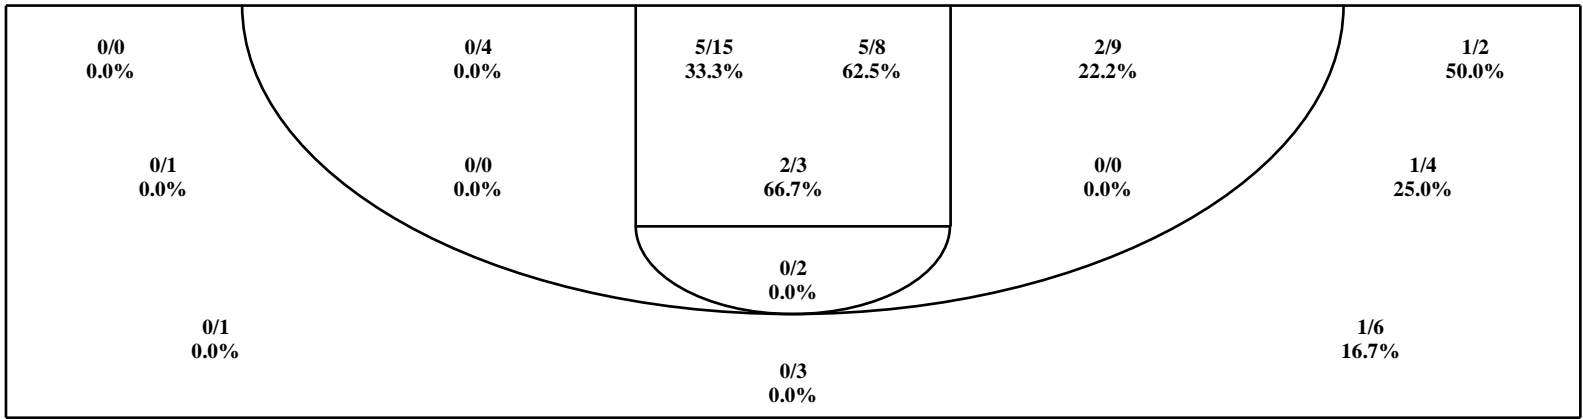

AHSAA State Basketball Championships - TEAM SHOT CHART for the Wilcox-Central Jaguars

Athens Golden Eagles vs. Wilcox-Central Jaguars

DATE: 03/4/2004 TIME: 10:30 am SITE: BJCC Arena

Shot Summary	M/A	%	PTS
3Pt FG	3/17	17.6%	9
2Pt FG	18/46	39.1%	36
Layups - L	0/0	0.0%	0
Layups - R	0/0	0.0%	0
Dunks	1/1	100.0%	2
Putbacks	3/4	75.0%	6
Overall Shooting	21/63	33.3%	45
Free Throws	13/19	68.4%	13
Total Points			58

Scoring Distribution

Scoring Locations

By Period	FG	FGA	FG%	3Pt	3PA	3P%	FT	FTA	FT%	PTS	ORB	DRB	TR	PF	AST	TO	BS	ST	P/S
1st Period	1	11	9.09	1	2	50.0	2	4	50.0	5	3	8	11	1	0	5	0	1	0.38
2nd Period	7	15	46.7	1	2	50.0	6	7	85.7	21	4	4	8	6	2	2	3	3	1.17
3rd Period	9	18	50.0	1	5	20.0	0	1	0.00	19	4	2	6	3	1	1	1	2	1.06
4th Period	4	19	21.1	0	8	0.00	5	7	71.4	13	9	2	11	9	2	2	1	2	0.59
Game	21	63	33.3	3	17	17.6	13	19	68.4	58	20	16	36	19	5	10	5	8	0.81